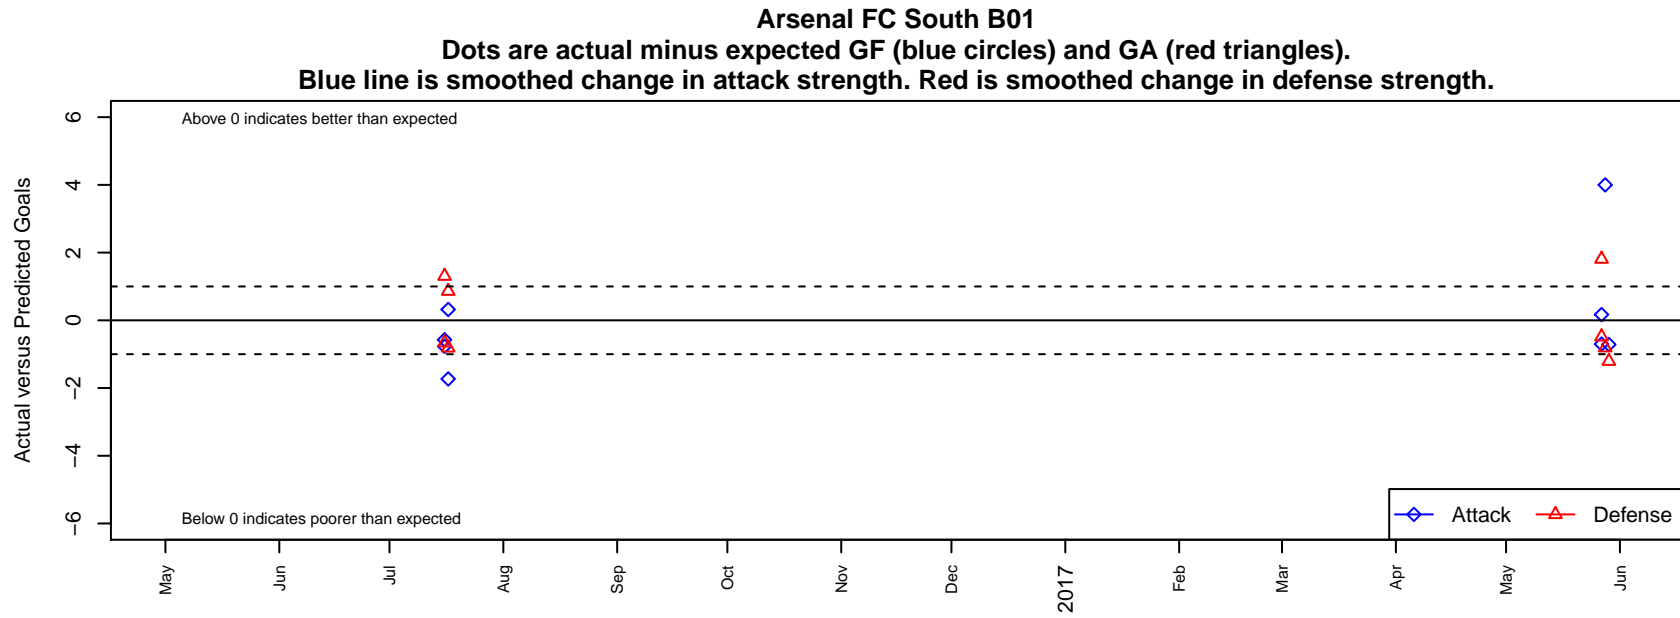

Arsenal FC South B01

, CAS
B01 total strength=1659
attack=24.18 defense=15.92

alt names used:
ARSENAL FC-S B2001 (CAS)
ARSENAL FC-S B2001 (CAS)

Venues played:
2016 Albion Cup 2001 Cup U16
2016 Manchester City Cup Gold U16

**attack and defense variance (black dot)
relative to other teams
and top 10 in region**

**attack and defense rating
relative to others at age
and all opponents in last 13 months**

**attack and defense rating
relative to others at age
and all opponents in last 13 months**

Performance relative to 13 month average

Performance relative to 13 month average

Distribution of opponents
 Red = Lose zone, Blue = Win zone, Green = Even
 Black line separates win/lose zones

lot. A=Neither has attack advantage, B=Opponent has both attack and defense advantage, C=Opponent has both attack and defense disadvantage, D=Both have