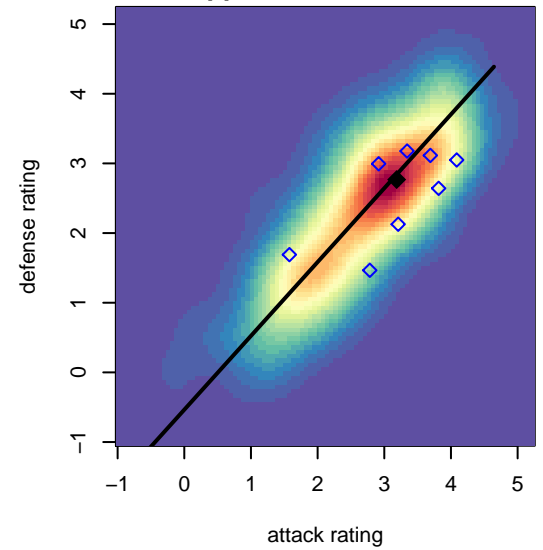

Arsenal FC South B01

, CAS
B01 total strength=1659
attack=24.18 defense=15.92

alt names used:
ARSENAL FC-S B2001 (CAS)
ARSENAL FC-S B2001 (CAS)

Venues played:
2016 Albion Cup 2001 Cup U16
2016 Manchester City Cup Gold U16

**attack and defense variance (black dot)
relative to other teams
and top 10 in region**

**attack and defense rating
relative to others at age
and all opponents in last 13 months**

**attack and defense rating
relative to others at age
and all opponents in last 13 months**

Performance relative to 13 month average

Performance relative to 13 month average

Distribution of opponents
 Red = Lose zone, Blue = Win zone, Green = Even
 Black line separates win/lose zones

lot. A=Neither has attack advantage, B=Opponent has both attack and defense advantage, C=Opponent has both attack and defense disadvantage, D=Both have