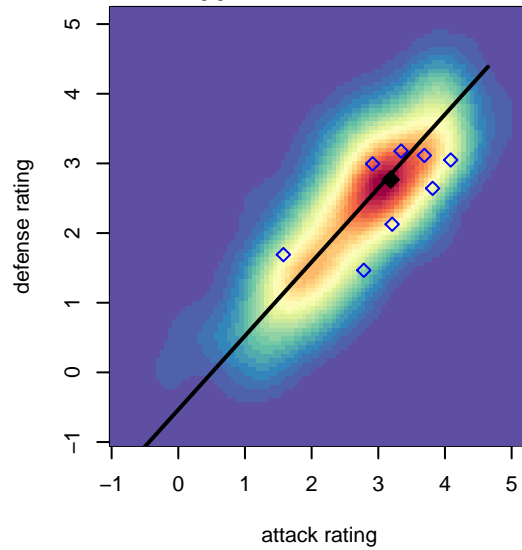

Arsenal FC South B01

, CAS
B01 total strength=1659
attack=24.18 defense=15.92

alt names used:
ARSENAL FC-S B2001 (CAS)
ARSENAL FC-S B2001 (CAS)

Venues played:
2016 Albion Cup 2001 Cup U16
2016 Manchester City Cup Gold U16

**attack and defense variance (black dot)
relative to other teams
and top 10 in region**

**attack and defense rating
relative to others at age
and all opponents in last 13 months**

**attack and defense rating
relative to others at age
and all opponents in last 13 months**

Performance relative to 13 month average

Performance relative to 13 month average

Distribution of opponents
 Red = Lose zone, Blue = Win zone, Green = Even
 Black line separates win/lose zones

lot. A=Neither has attack advantage, B=Opponent has both attack and defense advantage, C=Opponent has both attack and defense disadvantage, D=Both have