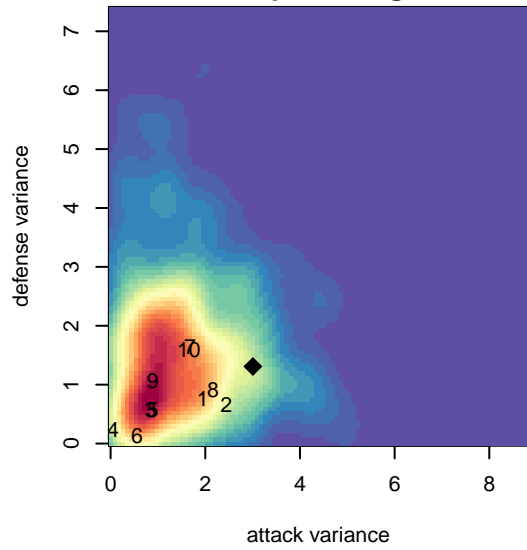

Arsenal FC South B01

, CAS
B01 total strength=1659
attack=24.18 defense=15.92

alt names used:
ARSENAL FC-S B2001 (CAS)
ARSENAL FC-S B2001 (CAS)

Venues played:
2016 Albion Cup 2001 Cup U16
2016 Manchester City Cup Gold U16

**attack and defense variance (black dot)
relative to other teams
and top 10 in region**

**attack and defense rating
relative to others at age
and all opponents in last 13 months**

**attack and defense rating
relative to others at age
and all opponents in last 13 months**

Performance relative to 13 month average

Performance relative to 13 month average

Distribution of opponents
 Red = Lose zone, Blue = Win zone, Green = Even
 Black line separates win/lose zones

lot. A=Neither has attack advantage, B=Opponent has both attack and defense advantage, C=Opponent has both attack and defense disadvantage, D=Both have